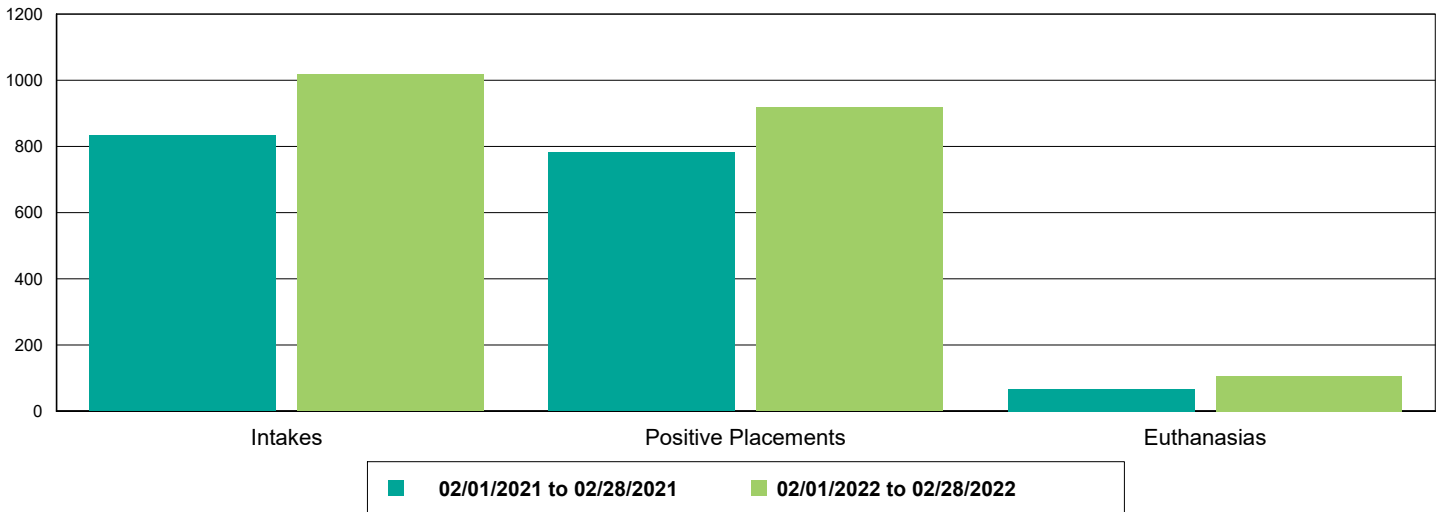

Dog Intakes, Positive Placements, and Euthanasias